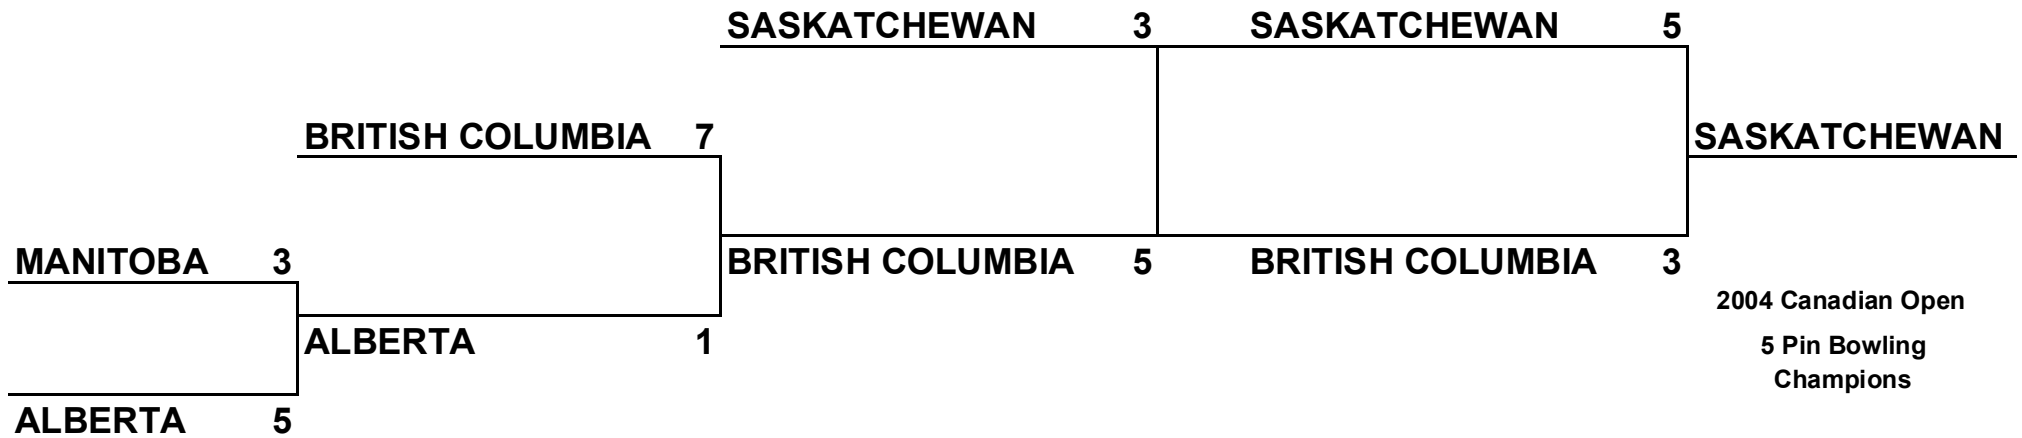

2004 CANADIAN OPEN 5 PIN CHAMPIONSHIPS

GATINEAU, QUEBEC

MIXED TEAM FINALS

Playoff Round - Saturday, June 5, 2004

2004 Canadian Open
5 Pin Bowling
Champions

Gold SASKATCHEWAN
Silver BRITISH COLUMBIA
Bronze ALBERTA

2004 Canadian Open 5 Pin Bowling Championship

GATINEAU, QUEBEC

AGGREGATE STANDINGS

POS.	PROV	Ladies Single		Men's Single		Ladies Team		Men's Team		Mixed Team		Total
		Pos	Pts.	Pos	Pts.	Pos	Pts.	Pos	Pts.	Pos	Pts.	
1	Ontario	4	5	1	11	2	8	1	11	6	3	38
2	Quebec	2	8	2	8	1	11	6	2.5	9		29.5
3	Saskatchewan	8	1	9		6	3	2	8	1	11	23
4	British Columbia	1	11	8	1	9		6	2.5	2	8	22.5
5	Alberta	7	2	6	3	5	4	3	6	3	6	21
6	Manitoba	9		4	5	4	5	4	5	4	5	20
7	Newfoundland	5	4	10		3	6	5	4	7	2	16
8	Prince Edward Island	3	6	3	6	8	1	9		10		13
9	Northern Ontario	10		7	2	7	2	8	1	5	4	9
10	Nova Scotia	11		5	4	n/a		n/a		8	1	5
11	Northwest Territories	6	3	11		n/a		n/a		11		3